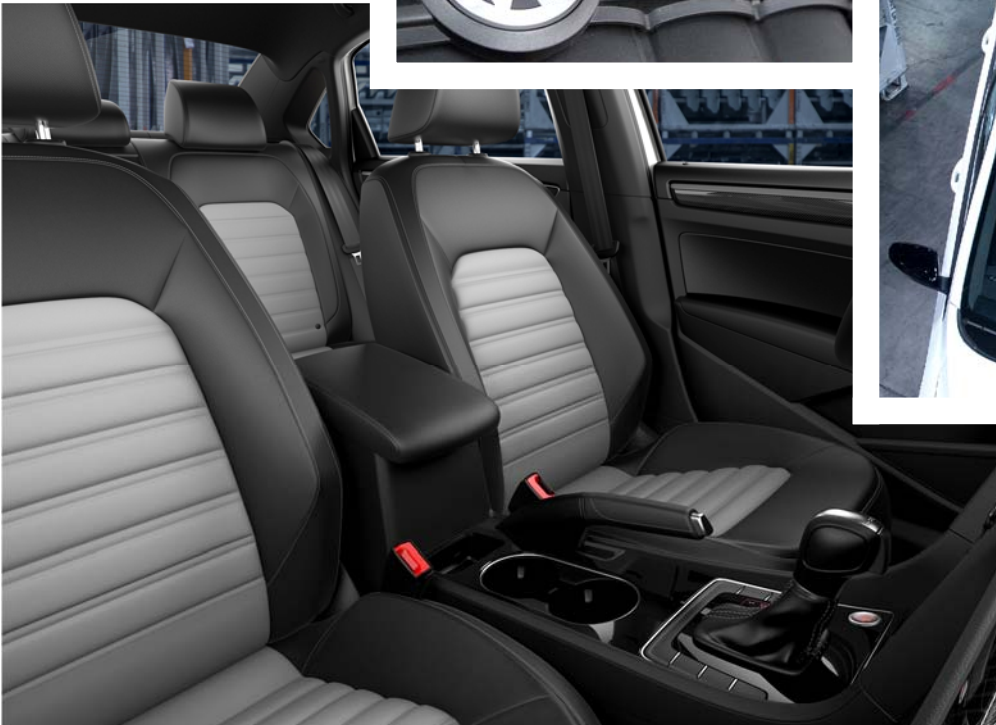

Passat GT V6 in Pure White w/ Black Roof, featuring a lowered sport suspension, 19" alloy wheels & two-tone V-Tex leatherette seats