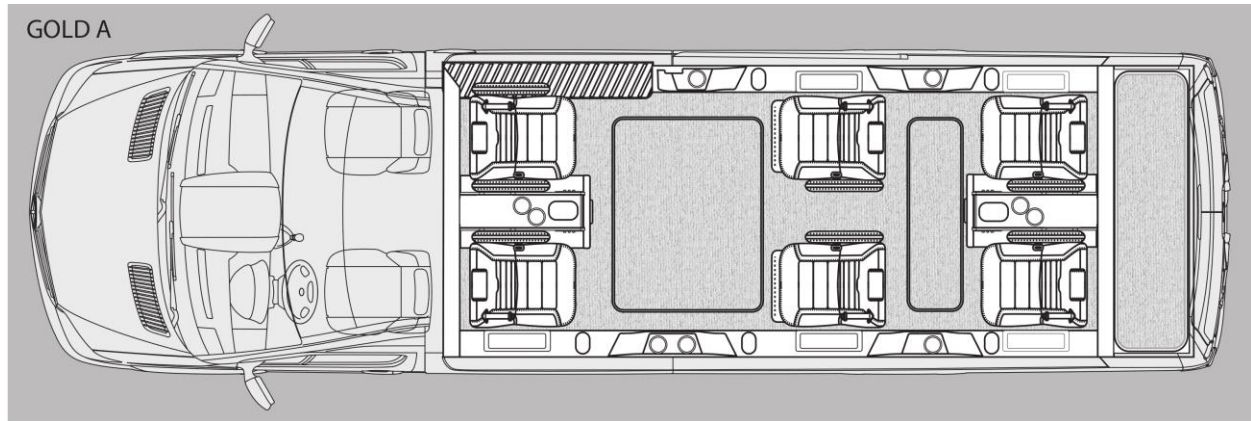

*Pricing is subject to change. Mercedes-Benz reserves the right to make changes without notification.

MD SPX EXECUTIVE LOUNGE™ Standard Features and Specifications

Gold Standard Series Floor Plan "A"

MD SPX Executive Lounge™ Sprinter with 6 Captains Chairs and Front and Rear Consoles